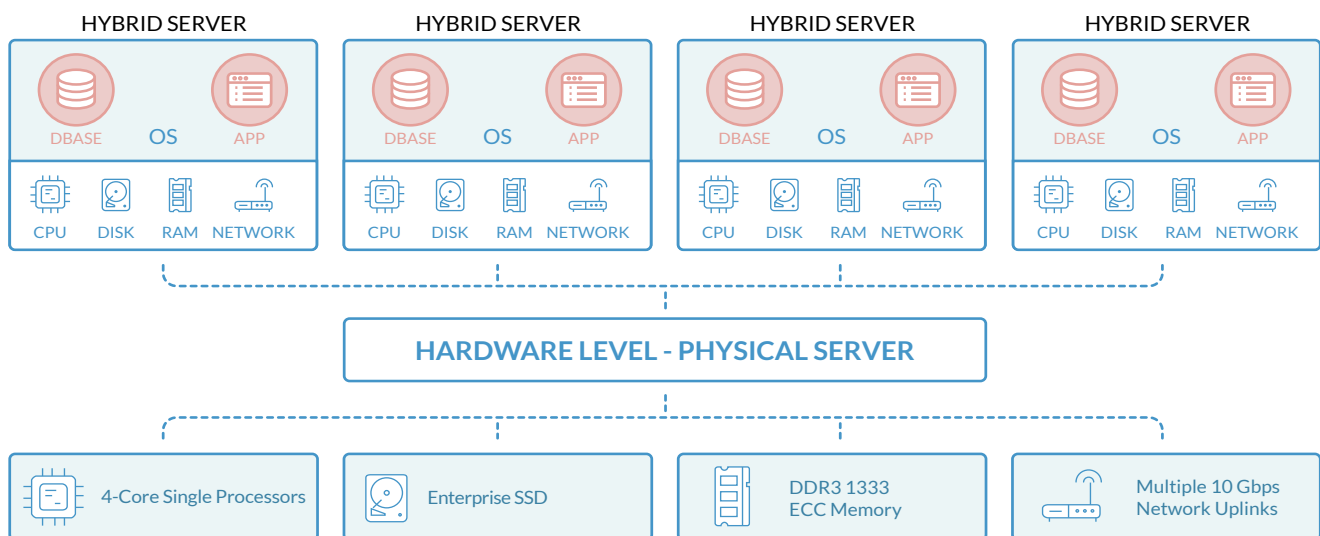

WHY HYBRID SERVERS?

The ideal SME server often rests somewhere between the power of a high-end dedicated server and a less powerful virtual private server or cloud server.

While Hybrid Servers can't compete on performance with our most powerful dedicated servers, they are capable of filling many roles that would once have demanded bare metal.

All ServerMania products are designed to serve the needs of the businesses that use them — we don't want our server hosting customers struggling with underpowered machines or paying for capacity they don't use.

Hybrid Servers occupy a performance, price, and flexibility sweet spot that makes them the ideal server for many SME use cases. Hybrid Servers can be deployed in seconds, but, unlike most VPS providers, we impose strict limits on the number of Hybrid Servers that can be hosted on each enterprise-grade physical server. Customers share the cost of a high-powered dedicated server, but don't have to compromise on performance, flexibility, and responsiveness.